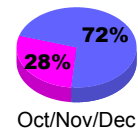

Membership Results 2008-2009

Membership 2007-2008

Month	Net Memb Goal	Actual New Memb	Actual Dropped Memb	Gain/Loss of Memb	Gain/Loss of Memb
Jul/Aug/Sep	0	28	-17	11	-9
Oct/Nov/Dec	6	20	-35	-15	-12
Jan/Feb/Mar	8	34	-36	-2	13
Apr/May/June	13	15	-30	-15	-14
Totals	27	97	-118	-21	-22

Membership Results 2008-2009

Goal, New, Dropped, Gain/Loss

Comparison of Membership Gain/Loss

Current Year Compared to the Previous Year

Gender Comparison 2008-2009

Jul/Aug/Sep

Oct/Nov/Dec

Jan/Feb/Mar

Apr/May/June

Male

Female