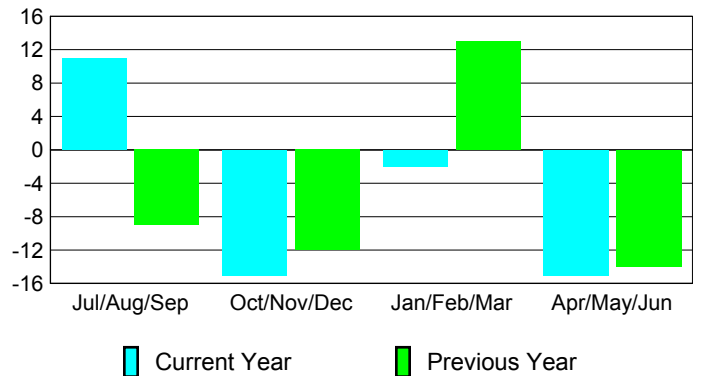

Membership Results 2008-2009

Membership 2007-2008

Month	Net Memb Goal	Actual New Memb	Actual Dropped Memb	Gain/Loss of Memb	Gain/Loss of Memb
Jul/Aug/Sep	0	28	-17	11	-9
Oct/Nov/Dec	6	20	-35	-15	-12
Jan/Feb/Mar	8	34	-36	-2	13
Apr/May/June	13	15	-30	-15	-14
Totals	27	97	-118	-21	-22

Membership Results 2008-2009

Goal, New, Dropped, Gain/Loss

Comparison of Membership Gain/Loss

Current Year Compared to the Previous Year

Gender Comparison 2008-2009

Jul/Aug/Sep

Oct/Nov/Dec

Jan/Feb/Mar

Apr/May/June

Male

Female