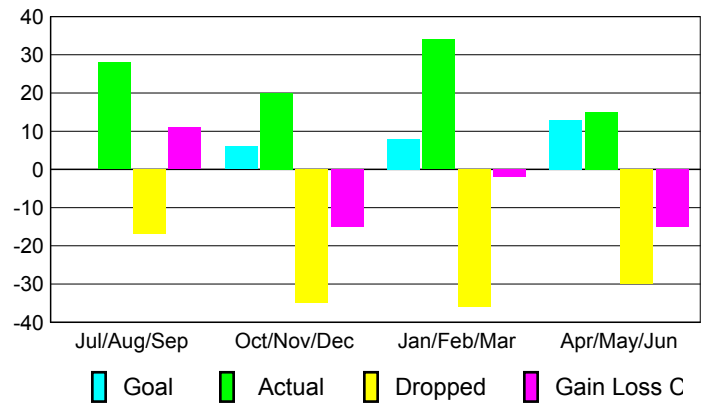

Membership Results 2008-2009

Goal, New, Dropped, Gain/Loss

Comparison of Membership Gain/Loss

Current Year Compared to the Previous Year